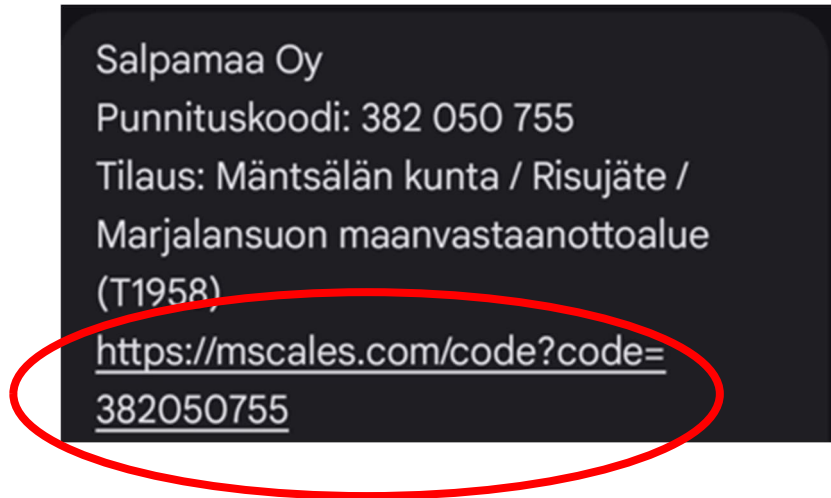

Risujen ja haravointijätteen vastaanotto: Mäntsälä Marjalansuo

1. Saatuasi punnituskoodin tekstiviestillä puhelimeesi, paina linkkiä: mScales punnituspalvelu avautuu puhelimen tai tabletin internetselaimeen.