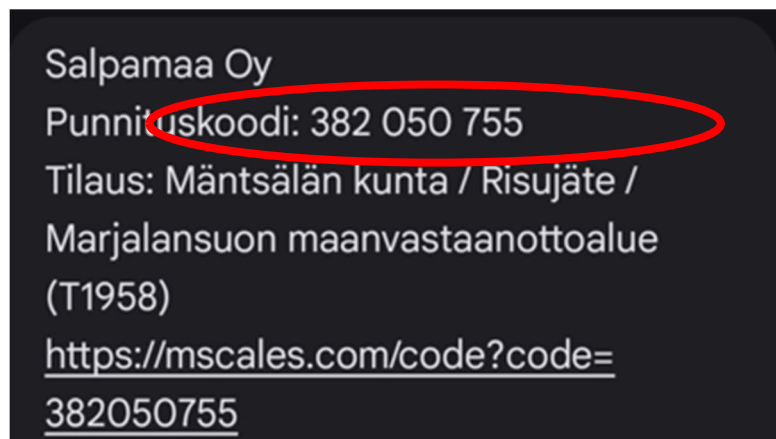

Jos et ole saanut linkkiä, mene osoitteeseen mscales.com/code ja kirjoita kenttään punnituskoodi.